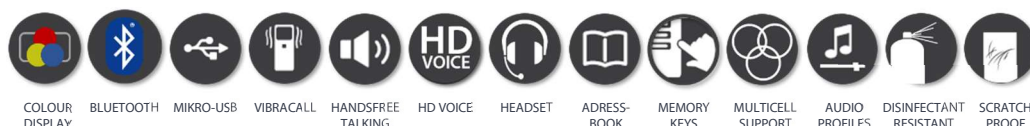

Gigaset SL800H PRO

Slim and micro design without compromising on performance or functionality!

The SL800H PRO is the smallest and lightest DECT handset in the Gigaset Professional portfolio. Despite its small dimensions, it features a large 2.4" colour display and the latest technology. New features include Bluetooth® 4.2 and an integrated 3.5 mm jack connector, which can be used to operate cordless and corded headsets. Equipped with many high-end functions, the SL800H PRO meets the highest user demands. The outstanding battery life, with up to 15 hours talk time, the integrated vibration alarm, SUOTA and the high-quality scratch and disinfectant-resistant surface make the SL800H PRO the perfect business phone. Features such as the new hotel option and the separate button for selecting audio profiles simplify use in professional work environments. The handset is optimised for use with all professional Gigaset DECT systems. In addition, the SL800H PRO can also be used on CAT-iq & GAP-compatible base stations in single and multi-cell environments from third-party suppliers.